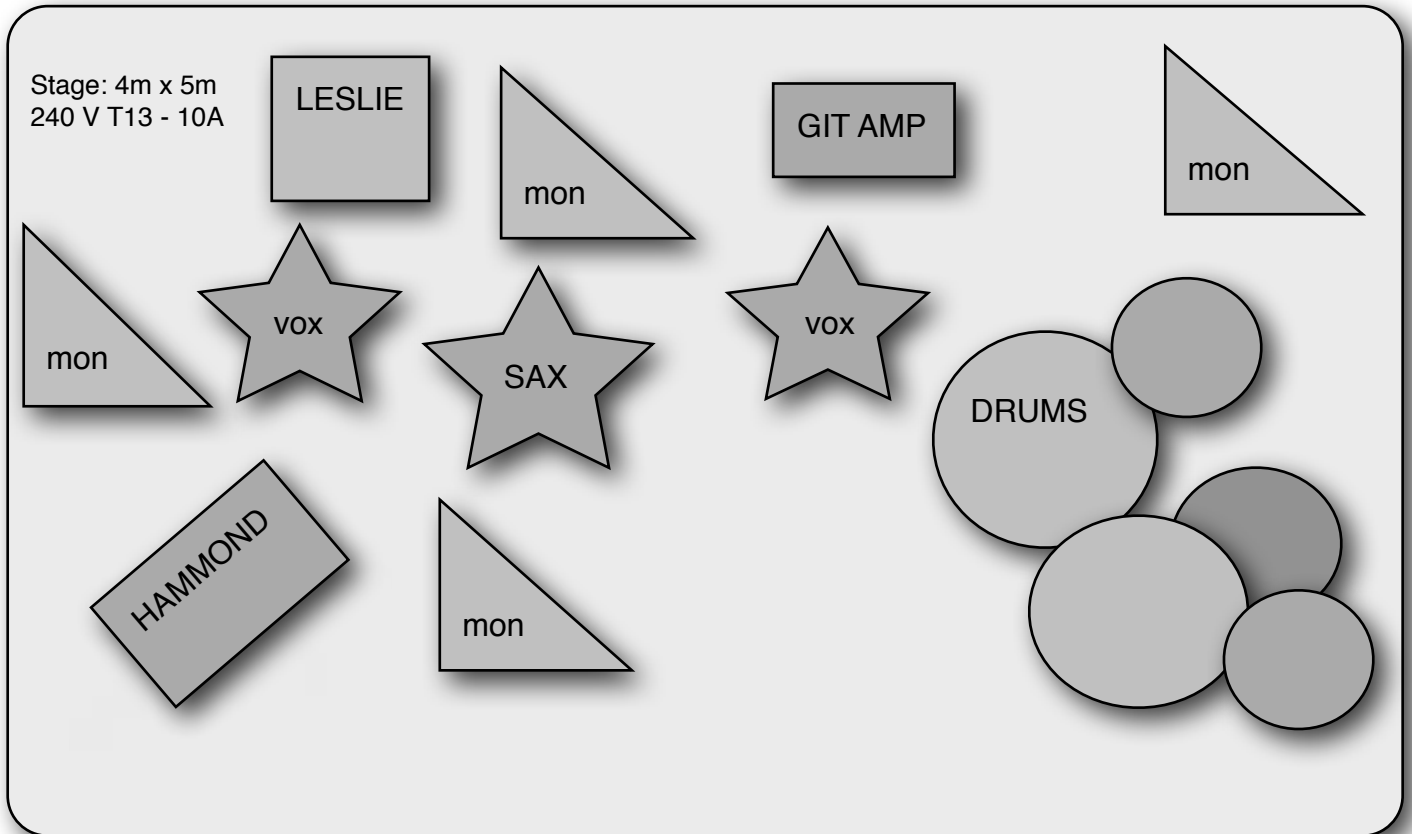

Version 2018

SOUL DEPARTMENT

STAGERIDER

Marco Figini

marco.figini@bluewin.ch

079 652 84 46

Kick Drum	Shure	Beta 52
Snare Drum	Shure	SM 57
Tom1	Sennheiser	MD 441
Tom2	Sennheiser	MD 441
Overhead L	Neumann	KM 84
Overhead R	Neumann	KM 84
Guitar Amp	Shure	SM 57
Leslie Top1	Shure	SM 57
Leslie Top2	Shure	SM57
Leslie Bot	Shure	SM7
Vox1	Shure	SM 58
Vox2	Shure	SM 58
SAX	Shure	SM 58

4 identische Monitore
Angemessene Beleuchtung